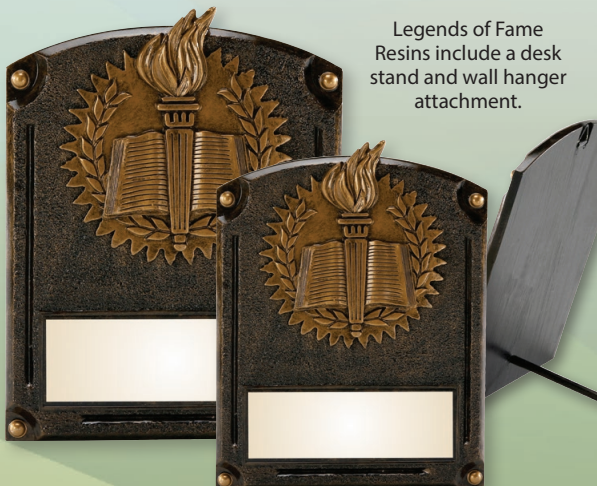

60363GS
Knowledge Color
Tek Resin
4"

81363GS
Knowledge Gold
Star Resin
7"

63363GS
Knowledge
Centurion Resin
5"

ACA1501
Lamp of Knowledge
Trophy
7 3/4"

58363GS
Knowledge
Shield Resin
8"

Legends of Fame
Resins include a desk
stand and wall hanger
attachment.