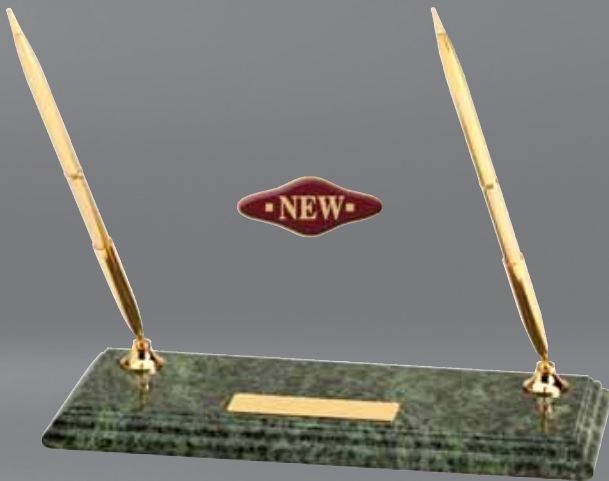

P968..... 12 X 4 X 6 145.50

Genuine walnut desk clock, 1 pen
contemporary series clock face

P972..... 8 X 4 X 6 124.50

Genuine walnut desk sets with quartz clock movement.

Green marble desk pen set with 2 pens
brass engraving plate