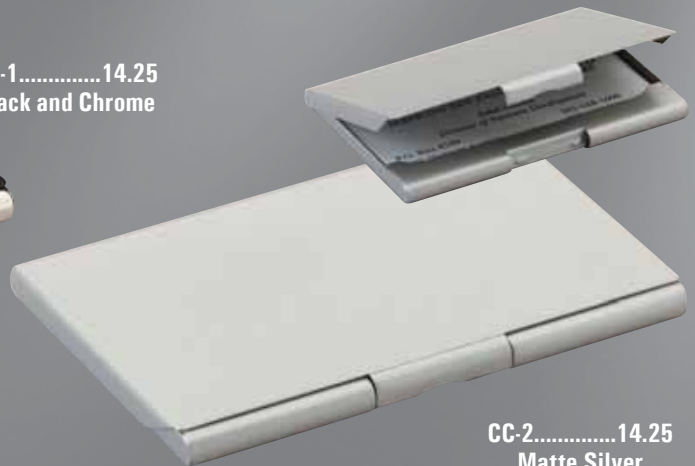

Barhill Gift Collection

business accessories and gifts

Business card cases,
metal construction

CC-1.....14.25
Black and Chrome

CC-2.....14.25
Matte Silver

Engravable promotional and gifts items.

Excalibur Series Pens
engrable heavy weight pens
available in Black or Blue Color