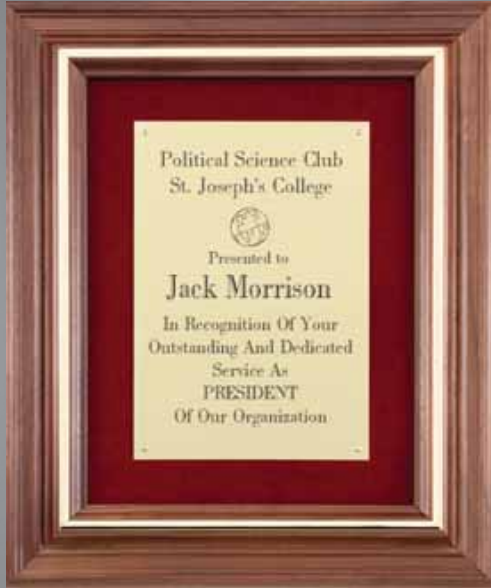

Genuine Walnut Series

plaque frames made from solid American walnut

Genuine walnut frame gold inlay plaque,
red velour, brush brass engraving plate

P235A.....11 1/2 X 13 1/2.....90.75
P235B.....12 1/2 X 15 1/2.....99.75
P235C.....14 1/2 X 17 1/2.....121.50