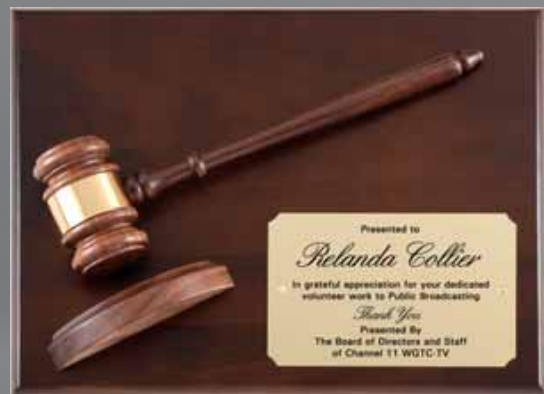

P257.....9 X 1284.75

Deluxe gavels and plaques.

Genuine walnut gavel plaque,
walnut gavel, black engraving plate

P342A.....10 1/2 X 878.00
P342B.....12 X 987.00

Genuine walnut gavel plaque,
walnut gavel, brush brass engraving plate