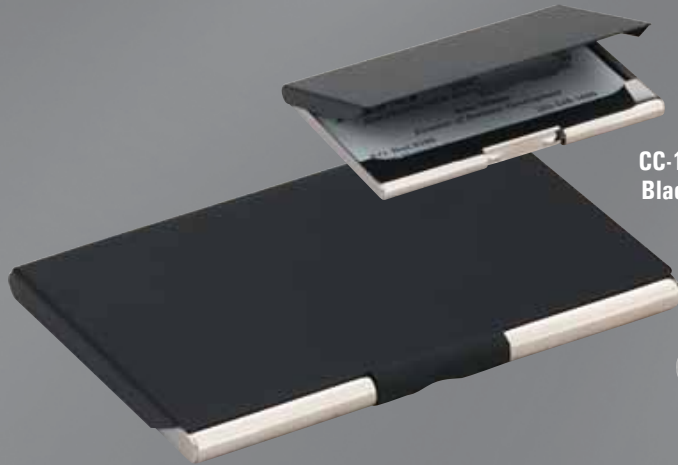

Barhill Gift Collection

business accessories and gifts

Business card cases,
metal construction

CC-1.....14.25
Black and Chrome