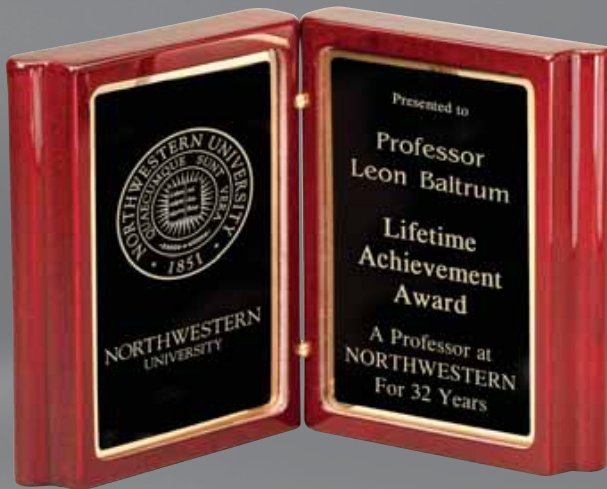

RWS21.....4 3/4 X 5 1/4 X 2.....74.75
OPENS TO 7 1/2 WIDE